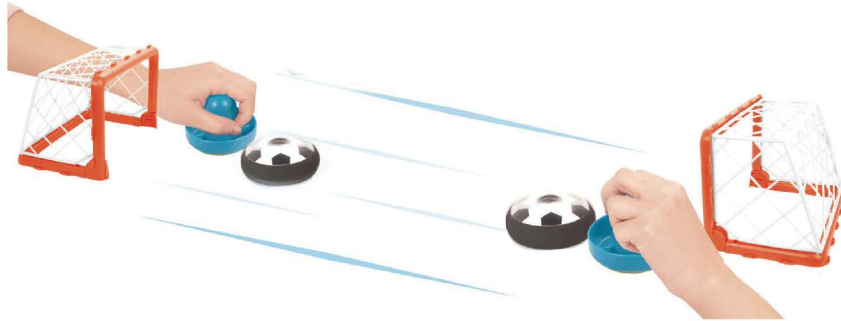

ITEM NO.: 789-14B

ITEM NO.: 789-14C

ITEM NO.: 789-15