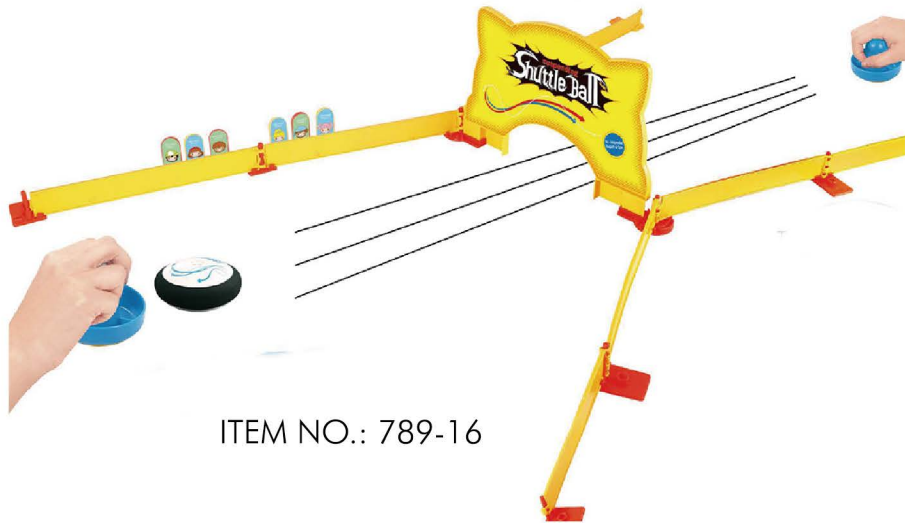

ITEM NO.: 789-16